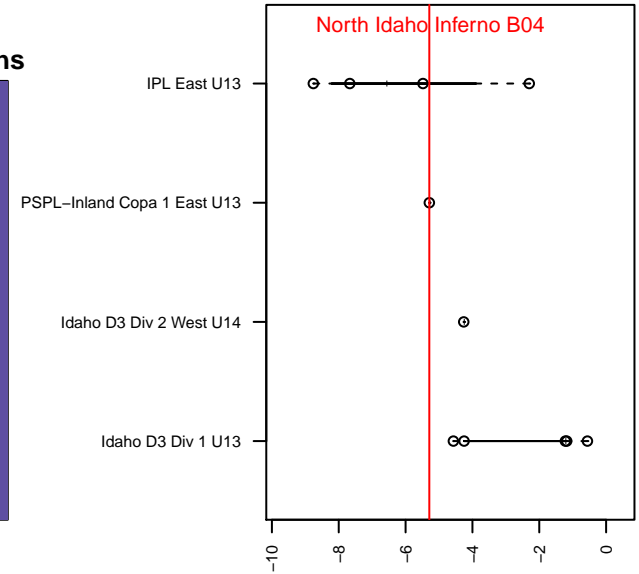

North Idaho Inferno B04

North Idaho Inferno FC
 Post Falls, ID
 B04 total strength=762
 attack=0.99 defense=0.78
 fall league = PSPL–Inland Copa 1 East U13
 spr league = Spr IPL East U13, Spr PSPL–Inland
 notes= Engelsson 2016

**attack and defense variance (black dot)
relative to other teams
and top 10 in region**

**attack and defense rating
relative to others at age
and all opponents in last 13 months**

Performance relative to 13 month average