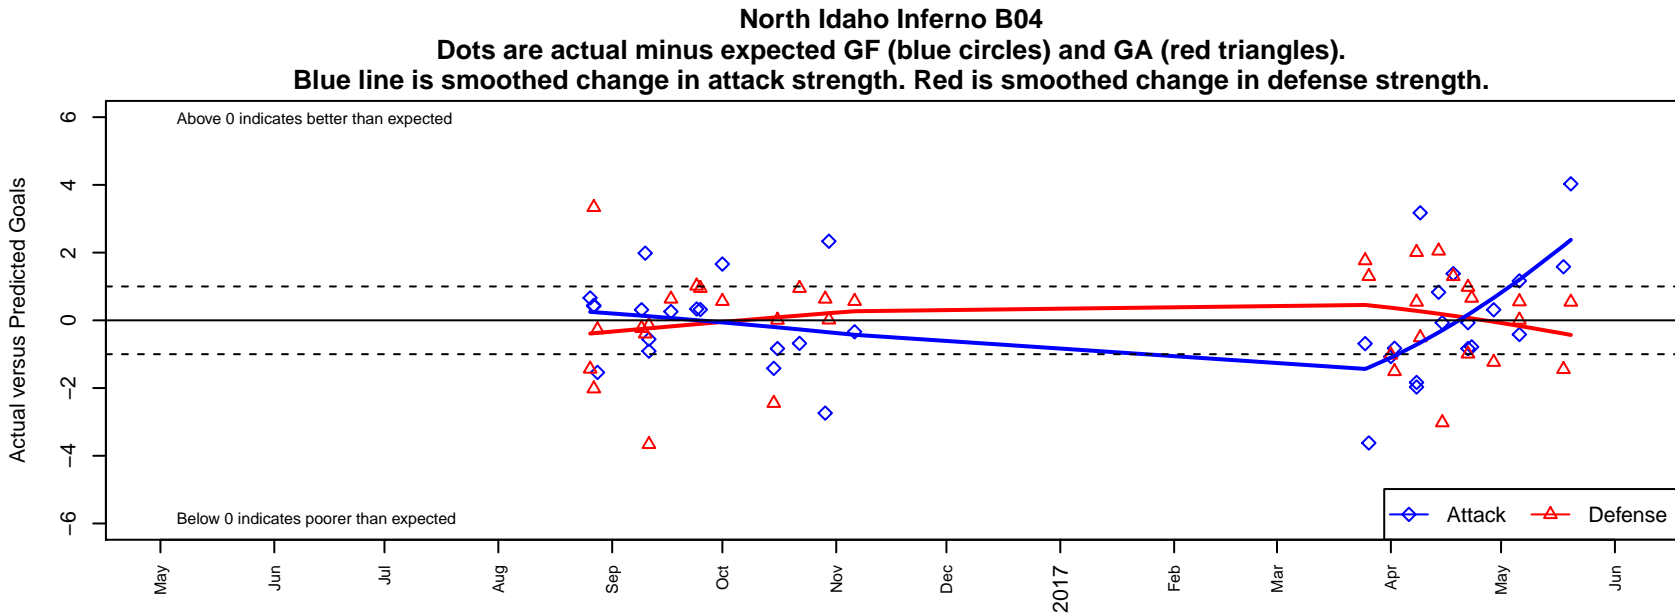

North Idaho Inferno B04

North Idaho Inferno FC
 Post Falls, ID
 B04 total strength=762
 attack=0.99 defense=0.78
 fall league = PSPL–Inland Copa 1 East U13
 spr league = Spr IPL East U13, Spr PSPL–Inland
 notes= Engelsson 2016

**attack and defense variance (black dot)
relative to other teams
and top 10 in region**

**attack and defense rating
relative to others at age
and all opponents in last 13 months**

Performance relative to 13 month average